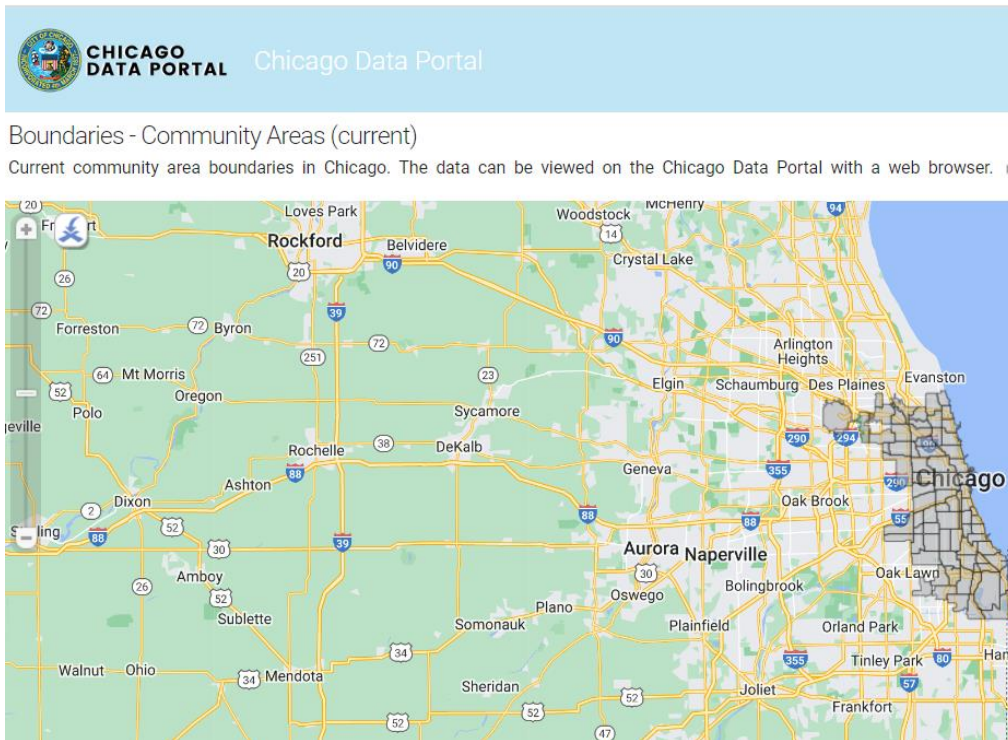

Community Area Map

Chicago is divided into seventy-seven (77) Community Areas. NHS programs and services may apply to different community areas. To learn, or verify the community area of a property address, please follow the 5 simple steps below.

Step 1. Access the map: <https://data.cityofchicago.org/Facilities-Geographic-Boundaries/Boundaries-Community-Areas-current-/cauq-8yn6>

Step 2. Click on the **Icon** next to the scale slider on the left.

Step 3. Enter the property address in the address box and click on **Go**.

Step 4. Find the blue dot on the map that corresponds to the searched address.

Step 5. Click on the blue dot. This is the community area for the address searched.