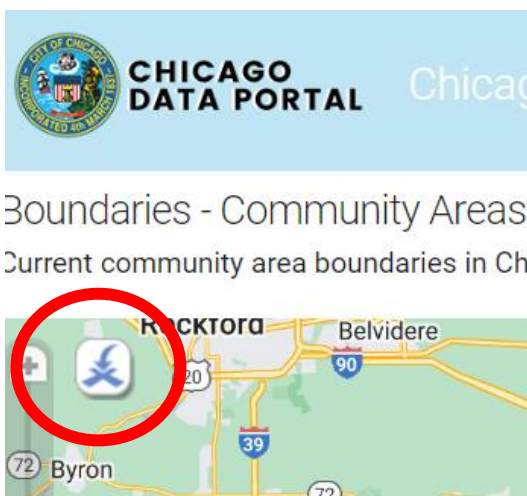

Community Area Map

Chicago is divided into seventy-seven (77) Community Areas. NHS programs and services may apply to different community areas. To learn, or verify the community area of a property address, please follow the 5 simple steps below.

Step 1. Access the map: <https://data.cityofchicago.org/Facilities-Geographic-Boundaries/Boundaries-Community-Areas-current-/cauq-8yn6>

Step 2. Click on the **Icon** next to the scale slider on the left.

Step 3. Enter the property address in the address box and click on **Go**.

Step 4. Find the blue dot on the map that corresponds to the searched address.

Step 5. Click on the blue dot. This is the community area for the address searched.