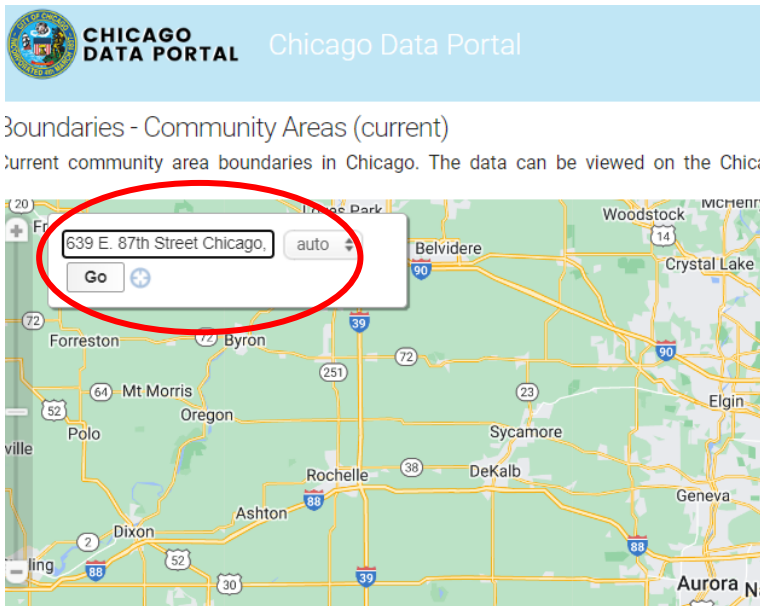

Community Area Map

Chicago is divided into seventy-seven (77) Community Areas. NHS programs and services may apply to different community areas. To learn, or verify the community area of a property address, please follow the 5 simple steps below.

Step 1. Access the map: <https://data.cityofchicago.org/Facilities-Geographic-Boundaries/Boundaries-Community-Areas-current-/cauq-8yn6>

Step 2. Click on the **Icon** next to the scale slider on the left.

Step 3. Enter the property address in the address box and click on **Go**.

Step 4. Find the blue dot on the map that corresponds to the searched address.

Step 5. Click on the blue dot. This is the community area for the address searched.