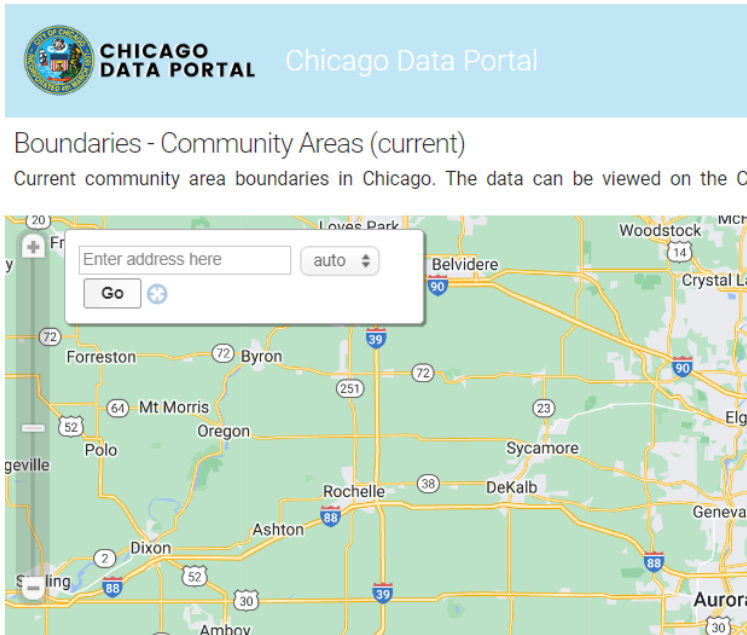

Community Area Map

Chicago is divided into seventy-seven (77) Community Areas. NHS programs and services may apply to different community areas. To learn, or verify the community area of a property address, please follow the 5 simple steps below.

Step 1. Access the map: <https://data.cityofchicago.org/Facilities-Geographic-Boundaries/Boundaries-Community-Areas-current-/cauq-8yn6>

Step 2. Click on the **Icon** next to the scale slider on the left.

Step 3. Enter the property address in the address box and click on **Go**.

Step 4. Find the blue dot on the map that corresponds to the searched address.

Step 5. Click on the blue dot. This is the community area for the address searched.